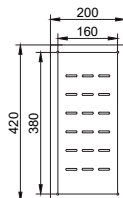

nivito™

Art nr: CU-500-180-B
Brushed Stainless steel

EAN nr:
7350051951879

Cube.

- Brushed Stainless steel
- 18 G, 1,2mm steel
- Sound damp
- R 15
- Handmade

Related Products:

SR-B

CU-WB-200 Steel