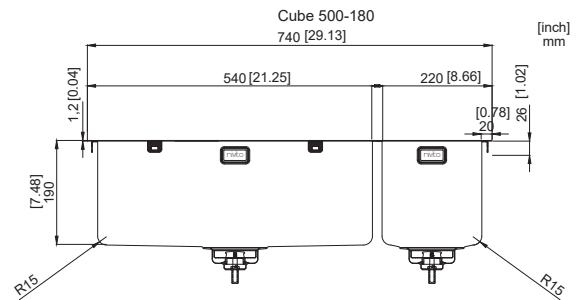

nivito™

Art nr: CU-500-180-B
Brushed Stainless steel

EAN nr:
7350051951879

Cube.

- Brushed Stainless steel
- 18 G, 1,2mm steel
- Sound damp
- R 15
- Handmade

Related Products:

SR-B

CU-WB-200 Steel