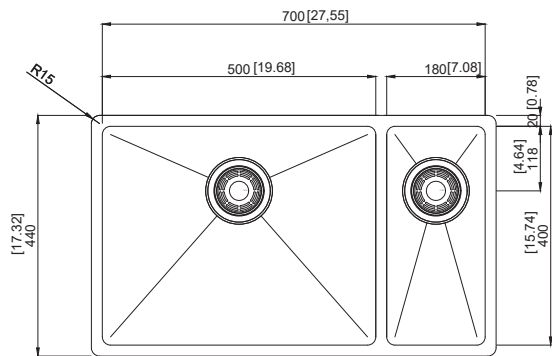

nivito™

Art nr: CU-500-180-B
Brushed Stainless steel

EAN nr:
7350051951879

Cube.

- Brushed Stainless steel
- 18 G, 1,2mm steel
- Sound damp
- R 15
- Handmade

Related Products:

SR-B

CU-WB-200 Steel