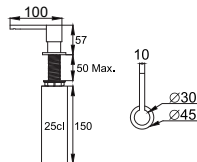

nivito™

Art nr: CU-500-180-B
Brushed Stainless steel

EAN nr:
7350051951879

Cube.

- Brushed Stainless steel
- 18 G, 1,2mm steel
- Sound damp
- R 15
- Handmade

Related Products:

SR-B

CU-WB-200 Steel