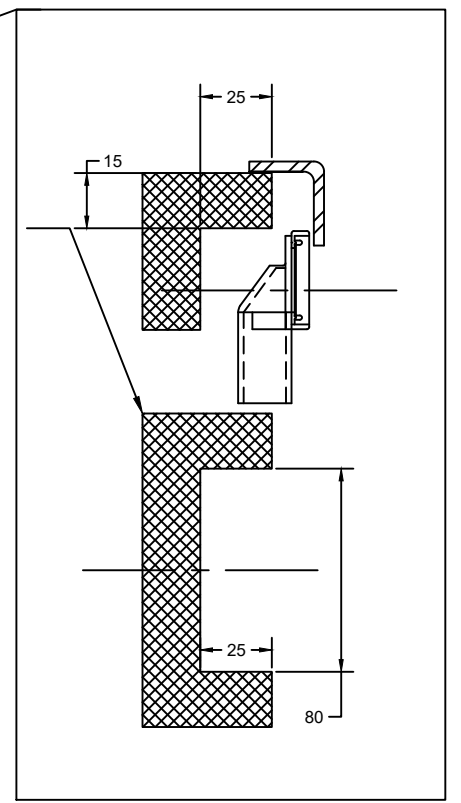

2017-10
550_cube (top-mount)
Nivito

8 7 6 5 4 3 2 1

D
C
B
A

D
C
B
A

ZONE		REV	DESCRIPTION	REVISIONS	DATE	APPROVED

nivito	Cube 550 sink			
	Top mount template			
Stainless steel	SIZE	FROM NO.	DRW NO.	REV
Dimension : mm	SCALE	SHEET		

8 7 6 5 4 3 2 1