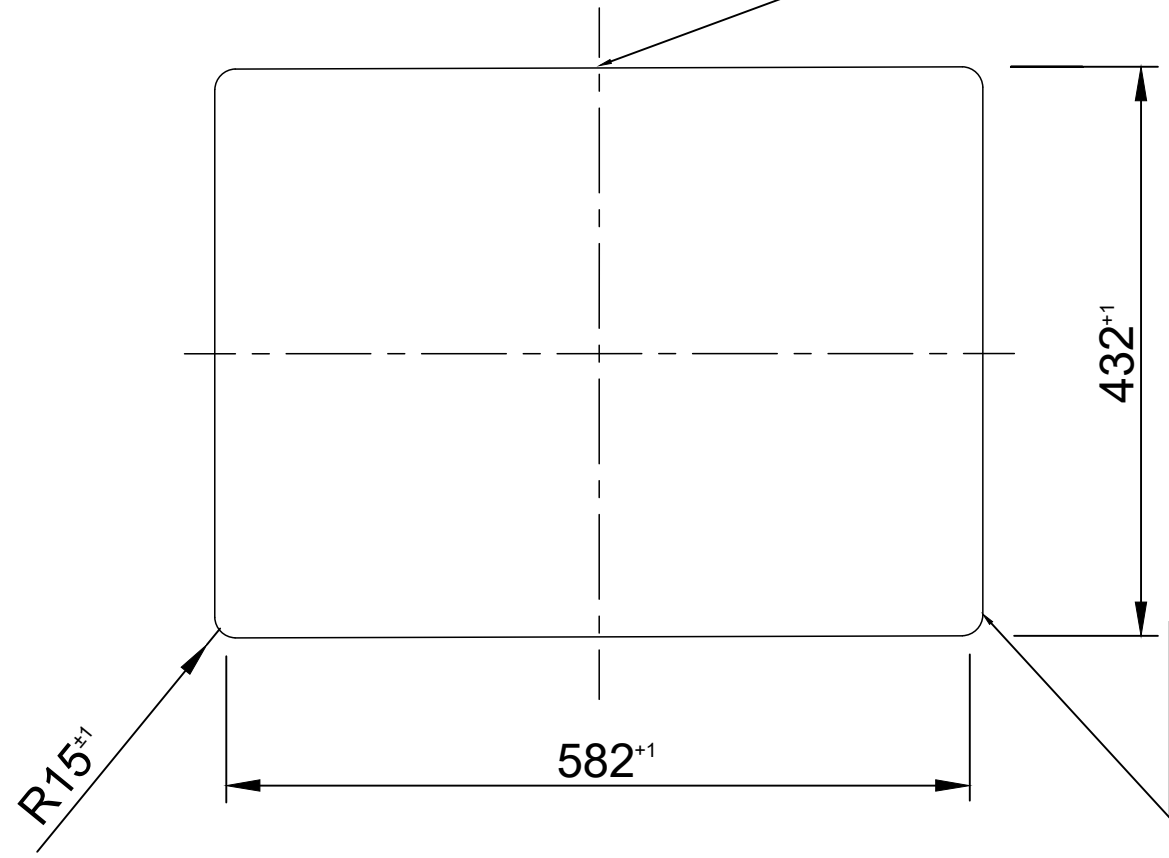

2017-10
550_cube (top-mount)
Nivito

8 7 6 5 4 3 2 1

D
C
B
A

D
C
B
A

ZONE		REV	DESCRIPTION	REVISIONS	DATE	APPROVED

nivito	Cube 550 sink			
	Top mount template			
Stainless steel	SIZE	FROM NO.	DRW NO.	REV
Dimension : mm	SCALE	SHEET		

8 7 6 5 4 3 2 1