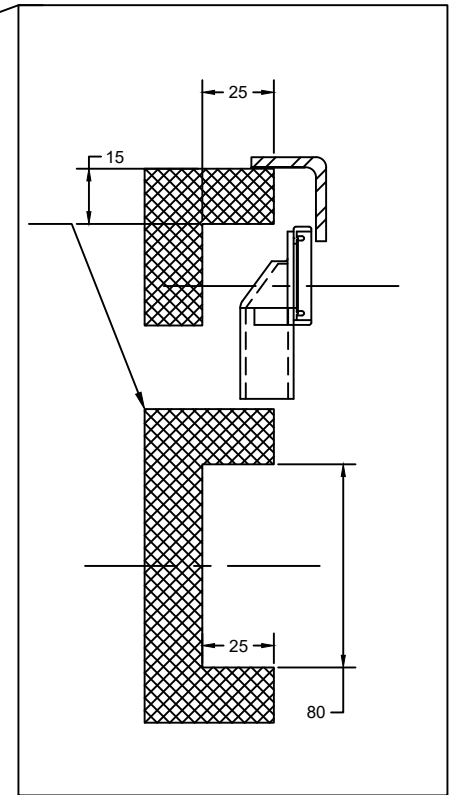

C

B

A

R15<sup>+1</sup>

ZONE		REV	DESCRIPTION	REVISIONS	DATE	APPROVED

nivito	Cube 700 sink			
	Top mount template			
Stainless steel	SIZE	FROM NO.	DRW NO.	REV
Dimension : mm	SCALE	SHEET		

8 7 6 5 4 3 2 1