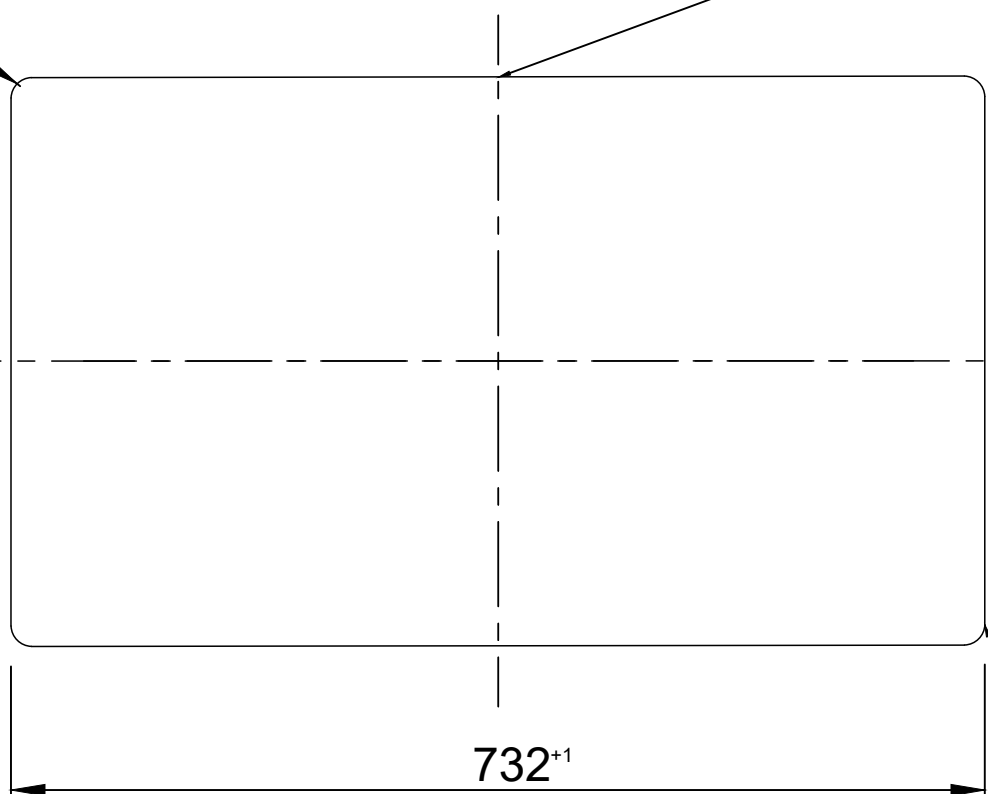

2017-10  
700\_cube (top-mount)

Nivito

8 7 6 5 4 3 2 1

D

C

B

A

D

C

B

A

R15<sup>+1</sup>

ZONE		REV	DESCRIPTION	REVISIONS	DATE	APPROVED

nivito	Cube 700 sink			
	Top mount template			
Stainless steel	SIZE	FROM NO.	DRW NO.	REV
Dimension : mm	SCALE	SHEET		

8 7 6 5 4 3 2 1