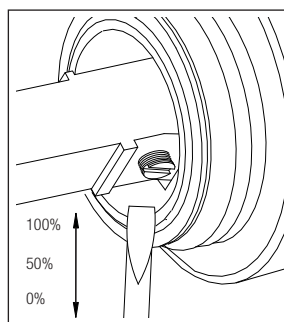

nivito™

Art nr: RH 100

Brushed Stainless steel

EAN nr:

7350051950001

Rhythm.

- Kitchen taps
- Soft PEX® hoses
- Cut-out dimension 35 mm
- Swivel range 360° and 150°
- Ceramic cartridge

Technical specification

Application area: Tap water,
 Pressure certified: 16 bar EN 817
 The product meets the requirements of: NS-EN ISO/IEC 17065
 Working pressure: 50 - 1000 kPa
 Test pressure max 1600 kPa
 Hot water connection: max. 80 ° C
 Sound class: 1

Soft PEX® connections approved with DWGW
 Length of connecting hose: 500mm
 Type approved according to Sintef nr: PS 3552
 The product meets the requirements of: NS-EN ISO/IEC 17065
 Issued: 09.05.2019 Valid until: 01.06.2024
www.sintefcertification.no

Cartridge:

Kerox 35 mm
 Endurance test: EN 817 70 000 cycles
 ASME A 112.18.1M 500 000 cycles
 Pressure test:
 Pneumatic: 6 bar / 87 psi
 Hydraulic: 35 bar / 500 psi

With volume limit screw

With hot limit ring