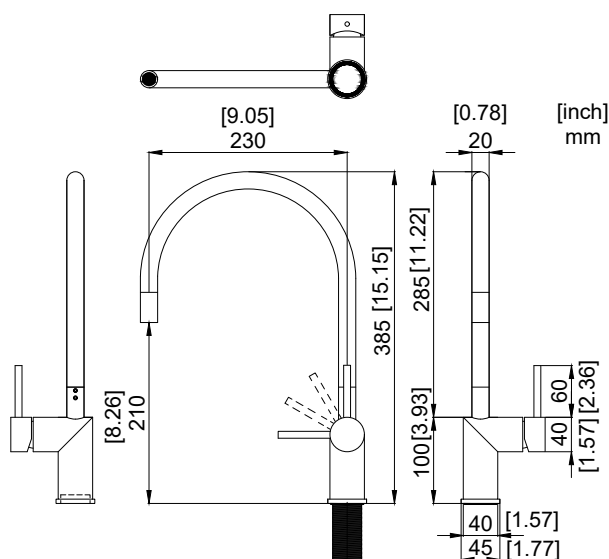

nivito™

Art nr: RH 100

Brushed Stainless steel

EAN nr:

7350051950001

Rhythm.

- Kitchen taps
- Soft PEX® hoses
- Cut-out dimension 35 mm
- Swivel range 360° and 150°
- Ceramic cartridge

Technical specification

Application area: Tap water,
 Pressure certified: 16 bar EN 817
 The product meets the requirements of: NS-EN ISO/IEC 17065
 Working pressure: 50 - 1000 kPa
 Test pressure max 1600 kPa
 Hot water connection: max. 80 ° C
 Sound class: 1

Soft PEX® connections approved with DWGW
 Length of connecting hose: 500mm
 Type approved according to Sintef nr: PS 3552
 The product meets the requirements of: NS-EN ISO/IEC 17065
 Issued: 09.05.2019 Valid until: 01.06.2024
www.sintefcertification.no

Cartridge:

Kerox 35 mm
 Endurance test: EN 817 70 000 cycles
 ASME A 112.18.1M 500 000 cycles
 Pressure test:
 Pneumatic: 6 bar / 87 psi
 Hydraulic: 35 bar / 500 psi

With volume limit screw

With hot limit ring