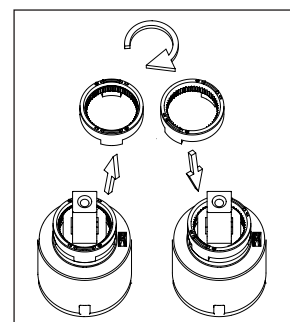

nivito™

Art nr: RH 100

Brushed Stainless steel

EAN nr:

7350051950001

Rhythm.

- Kitchen taps
- Soft PEX® hoses
- Cut-out dimension 35 mm
- Swivel range 360° and 150°
- Ceramic cartridge

Technical specification

Application area: Tap water,
 Pressure certified: 16 bar EN 817
 The product meets the requirements of: NS-EN ISO/IEC 17065
 Working pressure: 50 - 1000 kPa
 Test pressure max 1600 kPa
 Hot water connection: max. 80 ° C
 Sound class: 1

Soft PEX® connections approved with DWGW
 Length of connecting hose: 500mm
 Type approved according to Sintef nr: PS 3552
 The product meets the requirements of: NS-EN ISO/IEC 17065
 Issued: 09.05.2019 Valid until: 01.06.2024
www.sintefcertification.no

Cartridge:

Kerox 35 mm
 Endurance test: EN 817 70 000 cycles
 ASME A 112.18.1M 500 000 cycles
 Pressure test:
 Pneumatic: 6 bar / 87 psi
 Hydraulic: 35 bar / 500 psi

With volume limit screw

With hot limit ring