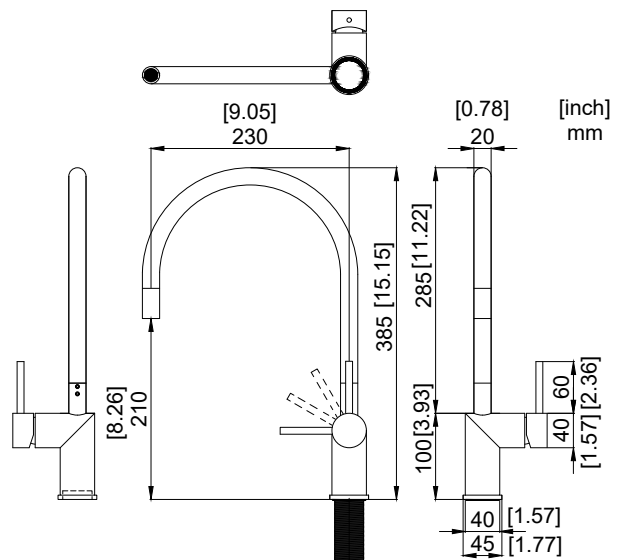

nivito™

Art nr: RH 120

Matt Black in Stainless steel

EAN nr:

7350051950049

Rhythm.

- Kitchen taps
- Soft PEX® hoses
- Cut-out dimension 35 mm
- Swivel range 360° and 150°
- Ceramic cartridge

Technical specification

Application area: Tap water,
 Pressure certified: 16 bar EN 817
 The product meets the requirements of: NS-EN ISO/IEC 17065
 Working pressure: 50 - 1000 kPa
 Test pressure max 1600 kPa
 Hot water connection: max. 80 ° C
 Sound class: 1

Soft PEX® connections approved with DWGW
 Length of connecting hose: 500mm
 Type approved according to Sintef nr: PS 3552
 The product meets the requirements of: NS-EN ISO/IEC 17065
 Issued: 09.05.2019 Valid until: 01.06.2024
www.sintefcertification.no

Cartridge:

Kerox 35 mm
 Endurance test: EN 817 70 000 cycles
 ASME A 112.18.1M 500 000 cycles
 Pressure test:
 Pneumatic: 6 bar / 87 psi
 Hydraulic: 35 bar / 500 psi

With volume limit screw

With hot limit ring