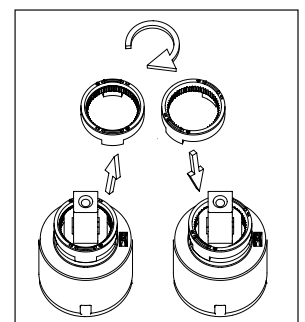

nivito™

Art nr: RH 120

Matt Black in Stainless steel

EAN nr:

7350051950049

Rhythm.

- Kitchen taps
- Soft PEX® hoses
- Cut-out dimension 35 mm
- Swivel range 360° and 150°
- Ceramic cartridge

Technical specification

Application area: Tap water,
 Pressure certified: 16 bar EN 817
 The product meets the requirements of: NS-EN ISO/IEC 17065
 Working pressure: 50 - 1000 kPa
 Test pressure max 1600 kPa
 Hot water connection: max. 80 ° C
 Sound class: 1

Soft PEX® connections approved with DWGW
 Length of connecting hose: 500mm
 Type approved according to Sintef nr: PS 3552
 The product meets the requirements of: NS-EN ISO/IEC 17065
 Issued: 09.05.2019 Valid until: 01.06.2024
www.sintefcertification.no

Cartridge:

Kerox 35 mm
 Endurance test: EN 817 70 000 cycles
 ASME A 112.18.1M 500 000 cycles
 Pressure test:
 Pneumatic: 6 bar / 87 psi
 Hydraulic: 35 bar / 500 psi

With volume limit screw

With hot limit ring