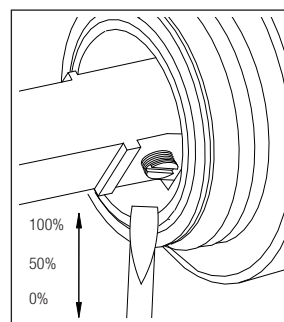

nivito™

Art nr: RH 120

Matt Black in Stainless steel

EAN nr:

7350051950049

Rhythm.

- Kitchen taps
- Soft PEX® hoses
- Cut-out dimension 35 mm
- Swivel range 360° and 150°
- Ceramic cartridge

Technical specification

Application area: Tap water,
 Pressure certified: 16 bar EN 817
 The product meets the requirements of: NS-EN ISO/IEC 17065
 Working pressure: 50 - 1000 kPa
 Test pressure max 1600 kPa
 Hot water connection: max. 80 ° C
 Sound class: 1

Soft PEX® connections approved with DWGW
 Length of connecting hose: 500mm
 Type approved according to Sintef nr: PS 3552
 The product meets the requirements of: NS-EN ISO/IEC 17065
 Issued: 09.05.2019 Valid until: 01.06.2024
www.sintefcertification.no

Cartridge:

Kerox 35 mm
 Endurance test: EN 817 70 000 cycles
 ASME A 112.18.1M 500 000 cycles
 Pressure test:
 Pneumatic: 6 bar / 87 psi
 Hydraulic: 35 bar / 500 psi

With volume limit screw

With hot limit ring