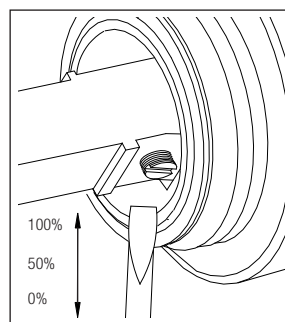

nivito™

Art nr: RH 130

Matt White in Stainless steel

EAN nr:

7350051950063

Rhythm.

- Kitchen taps
- Soft PEX® hoses
- Cut-out dimension 35 mm**
- Swivel range 360° and 150°
- Ceramic cartridge

Technical specification

Application area: Tap water,
 Pressure certified: 16 bar EN 817
 The product meets the requirements of: NS-EN ISO/IEC 17065
 Working pressure: 50 - 1000 kPa
 Test pressure max 1600 kPa
 Hot water connection: max. 80 ° C
 Sound class: 1

Soft PEX® connections approved with DWGW
 Length of connecting hose: 500mm
 Type approved according to Sintef nr: PS 3552
 The product meets the requirements of: NS-EN ISO/IEC 17065
 Issued: 09.05.2019 Valid until: 01.06.2024
www.sintefcertification.no

Cartridge:

Kerox 35 mm
 Endurance test: EN 817 70 000 cycles
 ASME A 112.18.1M 500 000 cycles
 Pressure test:
 Pneumatic: 6 bar / 87 psi
 Hydraulic: 35 bar / 500 psi

With volume limit screw

With hot limit ring