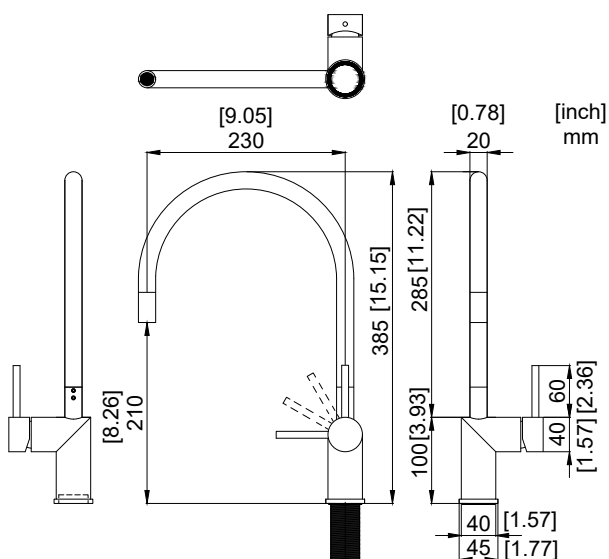

nivito™

Art nr: RH 130

Matt White in Stainless steel

EAN nr:

7350051950063

Rhythm.

- Kitchen taps
- Soft PEX® hoses
- Cut-out dimension 35 mm**
- Swivel range 360° and 150°
- Ceramic cartridge

Technical specification

Application area: Tap water,
 Pressure certified: 16 bar EN 817
 The product meets the requirements of: NS-EN ISO/IEC 17065
 Working pressure: 50 - 1000 kPa
 Test pressure max 1600 kPa
 Hot water connection: max. 80 ° C
 Sound class: 1

Soft PEX® connections approved with DWGW
 Length of connecting hose: 500mm
 Type approved according to Sintef nr: PS 3552
 The product meets the requirements of: NS-EN ISO/IEC 17065
 Issued: 09.05.2019 Valid until: 01.06.2024
www.sintefcertification.no

Cartridge:

Kerox 35 mm
 Endurance test: EN 817 70 000 cycles
 ASME A 112.18.1M 500 000 cycles
 Pressure test:
 Pneumatic: 6 bar / 87 psi
 Hydraulic: 35 bar / 500 psi

With volume limit screw

With hot limit ring