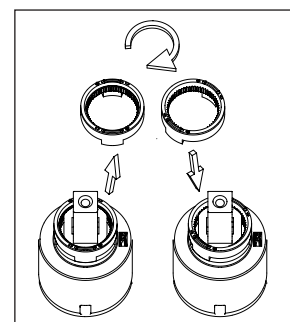

nivito™

Art nr: RH 130

Matt White in Stainless steel

EAN nr:

7350051950063

Rhythm.

- Kitchen taps
- Soft PEX® hoses
- Cut-out dimension 35 mm**
- Swivel range 360° and 150°
- Ceramic cartridge

Technical specification

Application area: Tap water,
 Pressure certified: 16 bar EN 817
 The product meets the requirements of: NS-EN ISO/IEC 17065
 Working pressure: 50 - 1000 kPa
 Test pressure max 1600 kPa
 Hot water connection: max. 80 ° C
 Sound class: 1

Soft PEX® connections approved with DWGW
 Length of connecting hose: 500mm
 Type approved according to Sintef nr: PS 3552
 The product meets the requirements of: NS-EN ISO/IEC 17065
 Issued: 09.05.2019 Valid until: 01.06.2024
www.sintefcertification.no

Cartridge:

Kerox 35 mm
 Endurance test: EN 817 70 000 cycles
 ASME A 112.18.1M 500 000 cycles
 Pressure test:
 Pneumatic: 6 bar / 87 psi
 Hydraulic: 35 bar / 500 psi

With volume limit screw

With hot limit ring