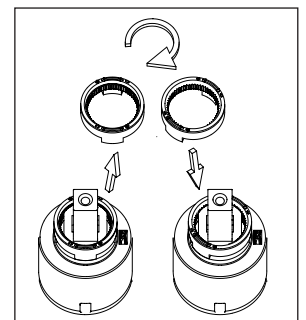

nivitoTM

Art nr: RH 150

Brushed Copper Stainless steel

EAN nr:

7350051951183

Rhythm.

- Kitchen taps
- Soft PEX® hoses
- Cut-out dimension 35 mm**
- Swivel range 360° and 150°
- Ceramic cartridge
- The copper does not oxidize

Technical specification

Application area: Tap water,
 Pressure certified: 16 bar EN 817
 The product meets the requirements of: NS-EN ISO/IEC 17065
 Working pressure: 50 - 1000 kPa
 Test pressure max 1600 kPa
 Hot water connection: max. 80 ° C
 Sound class: 1

Soft PEX® connections approved with DWGW
 Length of connecting hose: 500mm
 Type approved according to Sintef nr: PS 3552
 The product meets the requirements of: NS-EN ISO/IEC 17065
 Issued: 09.05.2019 Valid until: 01.06.2024
www.sintefcertification.no

Cartridge:

Kerox 35 mm
 Endurance test: EN 817 70 000 cycles
 ASME A 112.18.1M 500 000 cycles
 Pressure test:
 Pneumatic: 6 bar / 87 psi
 Hydraulic: 35 bar / 500 psi

With volume limit screw

With hot limit ring