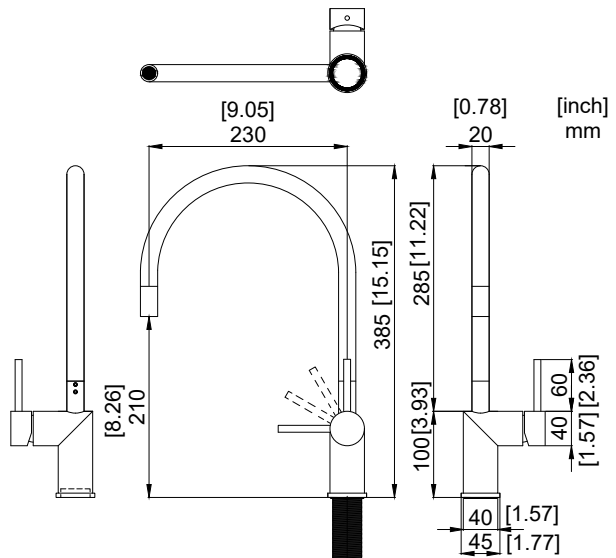

nivitoTM

Art nr: RH 150

Brushed Copper Stainless steel

EAN nr:

7350051951183

Rhythm.

- Kitchen taps
- Soft PEX® hoses
- Cut-out dimension 35 mm**
- Swivel range 360° and 150°
- Ceramic cartridge
- The copper does not oxidize

Technical specification

Application area: Tap water,
 Pressure certified: 16 bar EN 817
 The product meets the requirements of: NS-EN ISO/IEC 17065
 Working pressure: 50 - 1000 kPa
 Test pressure max 1600 kPa
 Hot water connection: max. 80 ° C
 Sound class: 1

Soft PEX® connections approved with DWGW
 Length of connecting hose: 500mm
 Type approved according to Sintef nr: PS 3552
 The product meets the requirements of: NS-EN ISO/IEC 17065
 Issued: 09.05.2019 Valid until: 01.06.2024
www.sintefcertification.no

Cartridge:

Kerox 35 mm
 Endurance test: EN 817 70 000 cycles
 ASME A 112.18.1M 500 000 cycles
 Pressure test:
 Pneumatic: 6 bar / 87 psi
 Hydraulic: 35 bar / 500 psi

With volume limit screw

With hot limit ring