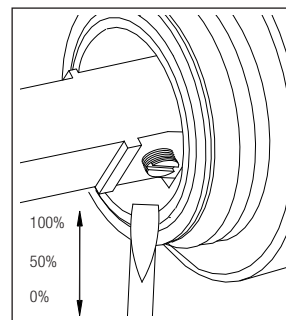

nivitoTM

Art nr: RH 150

Brushed Copper Stainless steel

EAN nr:

7350051951183

Rhythm.

- Kitchen taps
- Soft PEX® hoses
- Cut-out dimension 35 mm**
- Swivel range 360° and 150°
- Ceramic cartridge
- The copper does not oxidize

Technical specification

Application area: Tap water,
 Pressure certified: 16 bar EN 817
 The product meets the requirements of: NS-EN ISO/IEC 17065
 Working pressure: 50 - 1000 kPa
 Test pressure max 1600 kPa
 Hot water connection: max. 80 ° C
 Sound class: 1

Soft PEX® connections approved with DWGW
 Length of connecting hose: 500mm
 Type approved according to Sintef nr: PS 3552
 The product meets the requirements of: NS-EN ISO/IEC 17065
 Issued: 09.05.2019 Valid until: 01.06.2024
www.sintefcertification.no

Cartridge:

Kerox 35 mm
 Endurance test: EN 817 70 000 cycles
 ASME A 112.18.1M 500 000 cycles
 Pressure test:
 Pneumatic: 6 bar / 87 psi
 Hydraulic: 35 bar / 500 psi

With volume limit screw

With hot limit ring