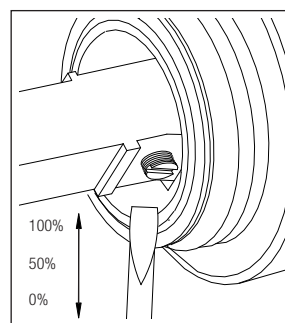

nivito™

Art nr: RH-350-BISTRO

Copper and Matt Black in Stainless steel

EAN nr:

7350051951312

Rhythm.

- Kitchen taps
- Soft PEX® hoses
- Cut-out dimension 35 mm**
- Swivel range 360° and 150°
- Ceramic cartridge
- The copper does not oxidize

Technical specification

Application area: Tap water,
 Pressure certified: 16 bar EN 817
 The product meets the requirements of: NS-EN ISO/IEC 17065
 Working pressure: 50 - 1000 kPa
 Test pressure max 1600 kPa
 Hot water connection: max. 80 ° C
 Sound class: 1

Soft PEX® connections approved with DWGW
 Length of connecting hose: 500mm
 Type approved according to Sintef nr: PS 3552
 The product meets the requirements of: NS-EN ISO/IEC 17065
 Issued: 09.05.2019 Valid until: 01.06.2024
www.sintefcertification.no

Cartridge:

Kerox 35 mm
 Endurance test:
 EN 817 70 000 cycles
 ASME A 112.18.1M 500 000 cycles
 Pressure test:
 Pneumatic: 6 bar / 87 psi
 Hydraulic: 35 bar / 500 psi
 Cartridges with hot limit ring & volume limit screw