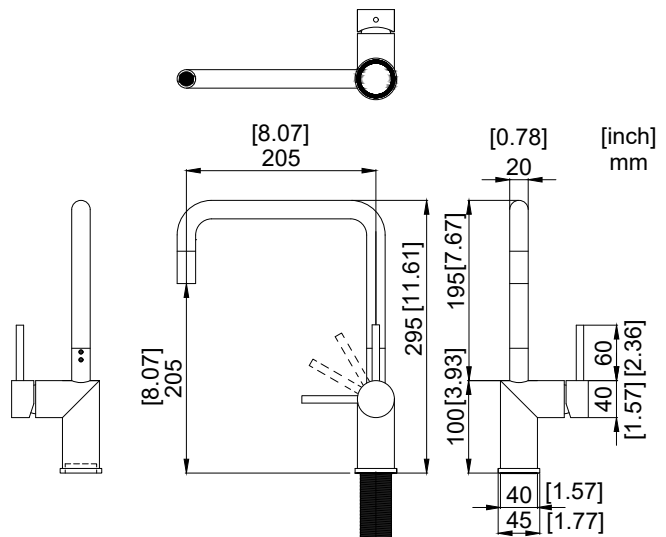

nivito™

Art nr: RH-350-BISTRO

Copper and Matt Black in Stainless steel

EAN nr:

7350051951312

Rhythm.

- Kitchen taps
- Soft PEX® hoses
- Cut-out dimension 35 mm**
- Swivel range 360° and 150°
- Ceramic cartridge
- The copper does not oxidize

Technical specification

Application area: Tap water,
 Pressure certified: 16 bar EN 817
 The product meets the requirements of: NS-EN ISO/IEC 17065
 Working pressure: 50 - 1000 kPa
 Test pressure max 1600 kPa
 Hot water connection: max. 80 ° C
 Sound class: 1

Soft PEX® connections approved with DWGW
 Length of connecting hose: 500mm
 Type approved according to Sintef nr: PS 3552
 The product meets the requirements of: NS-EN ISO/IEC 17065
 Issued: 09.05.2019 Valid until: 01.06.2024
www.sintefcertification.no

Cartridge:

Kerox 35 mm
 Endurance test:
 EN 817 70 000 cycles
 ASME A 112.18.1M 500 000 cycles
 Pressure test:
 Pneumatic: 6 bar / 87 psi
 Hydraulic: 35 bar / 500 psi
 Cartridges with hot limit ring & volume limit screw