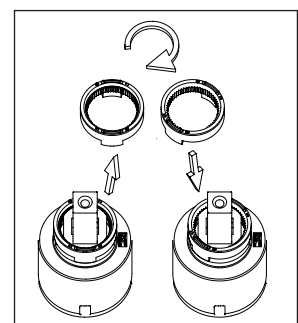

Technical specification

Application area: Tap water,
 Pressure certified: 16 bar EN 817
 The product meets the requirements of: NS-EN ISO/IEC 17065
 Working pressure: 50 - 1000 kPa
 Test pressure max 1600 kPa
 Hot water connection: max. 80 ° C
 Sound class: 1

Soft PEX® connections approved with DWGW
 Length of connecting hose: 500mm
 Type approved according to Sintef nr: PS 3552
 The product meets the requirements of: NS-EN ISO/IEC 17065
 Issued: 09.05.2019 Valid until: 01.06.2024
www.sintefcertification.no

Cartridge:

Kerox 35 mm
 Endurance test:
 EN 817 70 000 cycles
 ASME A 112.18.1M 500 000 cycles
 Pressure test:
 Pneumatic: 6 bar / 87 psi
 Hydraulic: 35 bar / 500 psi
 Cartridges with hot limit ring & volume limit screw

With volume limit screw

With hot limit ring