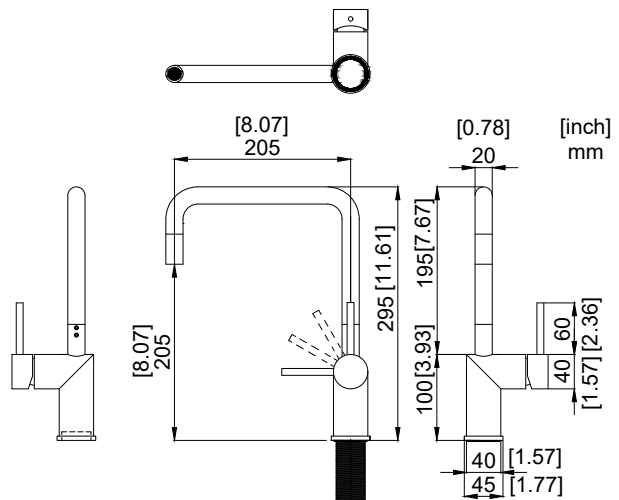

nivito™

Art nr: RH 370

Polished Copper Stainless steel

EAN nr:

7350051950735

Rhythm.

- Kitchen taps
- Soft PEX® hoses
- Cut-out dimension 35 mm
- Swivel range 360° and 150°
- Ceramic cartridge
- The Copper does not oxidize

Technical specification

Application area: Tap water,
 Pressure certified: 16 bar EN 817
 The product meets the requirements of: NS-EN ISO/IEC 17065
 Working pressure: 50 - 1000 kPa
 Test pressure max 1600 kPa
 Hot water connection: max. 80 ° C
 Sound class: 1

Soft PEX® connections approved with DWGW
 Length of connecting hose: 500mm
 Type approved according to Sintef nr: PS 3552
 The product meets the requirements of: NS-EN ISO/IEC 17065
 Issued: 09.05.2019 Valid until: 01.06.2024
www.sintefcertification.no

Cartridge:

Kerox 35 mm
 Endurance test: EN 817 70 000 cycles
 ASME A 112.18.1M 500 000 cycles
 Pressure test:
 Pneumatic: 6 bar / 87 psi
 Hydraulic: 35 bar / 500 psi

With volume limit screw

With hot limit ring