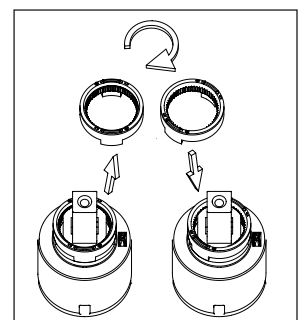

nivito™

Art nr: RH 370

Polished Copper Stainless steel

EAN nr:

7350051950735

Rhythm.

- Kitchen taps
- Soft PEX® hoses
- Cut-out dimension 35 mm
- Swivel range 360° and 150°
- Ceramic cartridge
- The Copper does not oxidize

Technical specification

Application area: Tap water,
 Pressure certified: 16 bar EN 817
 The product meets the requirements of: NS-EN ISO/IEC 17065
 Working pressure: 50 - 1000 kPa
 Test pressure max 1600 kPa
 Hot water connection: max. 80 ° C
 Sound class: 1

Soft PEX® connections approved with DWGW
 Length of connecting hose: 500mm
 Type approved according to Sintef nr: PS 3552
 The product meets the requirements of: NS-EN ISO/IEC 17065
 Issued: 09.05.2019 Valid until: 01.06.2024
www.sintefcertification.no

Cartridge:

Kerox 35 mm
 Endurance test: EN 817 70 000 cycles
 ASME A 112.18.1M 500 000 cycles
 Pressure test:
 Pneumatic: 6 bar / 87 psi
 Hydraulic: 35 bar / 500 psi

With volume limit screw

With hot limit ring