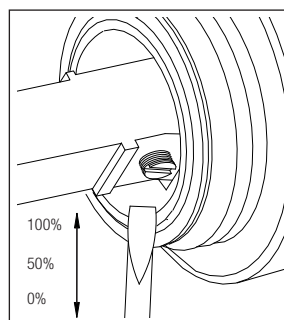

nivito™

Art nr: RH 370

Polished Copper Stainless steel

EAN nr:

7350051950735

Rhythm.

- Kitchen taps
- Soft PEX® hoses
- Cut-out dimension 35 mm
- Swivel range 360° and 150°
- Ceramic cartridge
- The Copper does not oxidize

Technical specification

Application area: Tap water,
 Pressure certified: 16 bar EN 817
 The product meets the requirements of: NS-EN ISO/IEC 17065
 Working pressure: 50 - 1000 kPa
 Test pressure max 1600 kPa
 Hot water connection: max. 80 ° C
 Sound class: 1

Soft PEX® connections approved with DWGW
 Length of connecting hose: 500mm
 Type approved according to Sintef nr: PS 3552
 The product meets the requirements of: NS-EN ISO/IEC 17065
 Issued: 09.05.2019 Valid until: 01.06.2024
www.sintefcertification.no

Cartridge:

Kerox 35 mm
 Endurance test: EN 817 70 000 cycles
 ASME A 112.18.1M 500 000 cycles
 Pressure test:
 Pneumatic: 6 bar / 87 psi
 Hydraulic: 35 bar / 500 psi

With volume limit screw

With hot limit ring